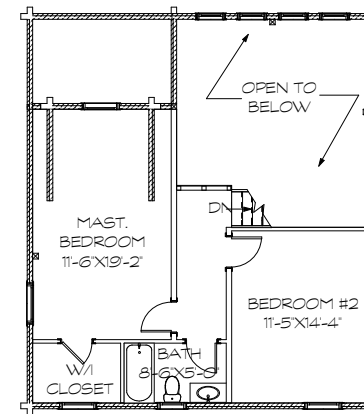

MOOSEHEAD CEDAR LOG HOMES

Adirondack

Sq. Ft: 1446
Size: 28X32
Baths: 2
Bedrooms: 3

FRONT

LEFT

REAR

RIGHT

FIRST FLOOR

SECOND FLOOR