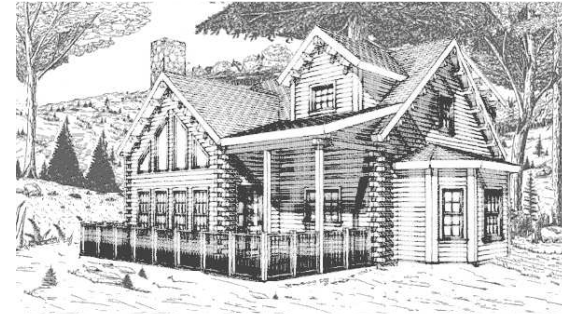

MOOSEHEAD CEDAR LOG HOMES

Adirondack

Sq. Ft: 1446
Size: 28X32
Baths: 2
Bedrooms: 3

FRONT

LEFT

REAR

RIGHT

FIRST FLOOR