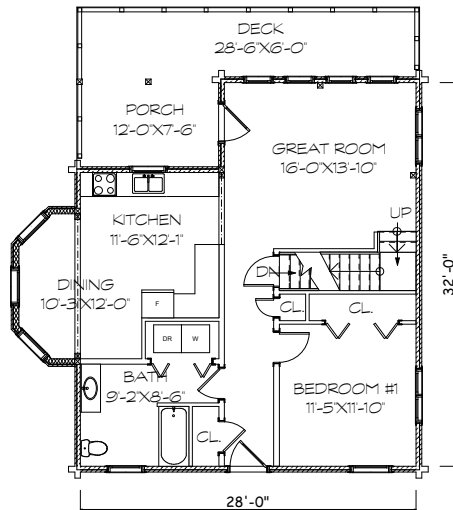

MOOSEHEAD CEDAR LOG HOMES

Adirondack

Sq. Ft: 1446
Size: 28X32
Baths: 2
Bedrooms: 3

FRONT

LEFT

REAR

RIGHT

FIRST FLOOR

SECOND FLOOR