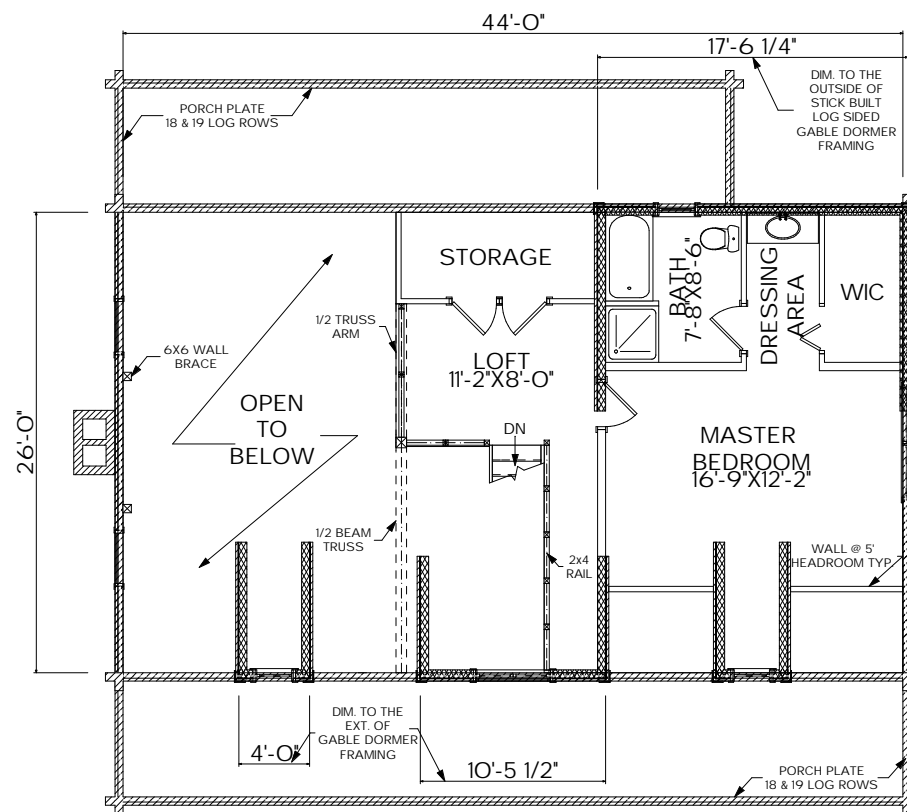

MOOSEHEAD CEDAR LOG HOMES

The Charleston

Sq. Ft.: 1,822
 Size: 44'Wx26'L
 Baths: 2
 Bedrooms: 3

FRONT

LEFT

REAR

RIGHT

FIRST FLOOR

SECOND FLOOR