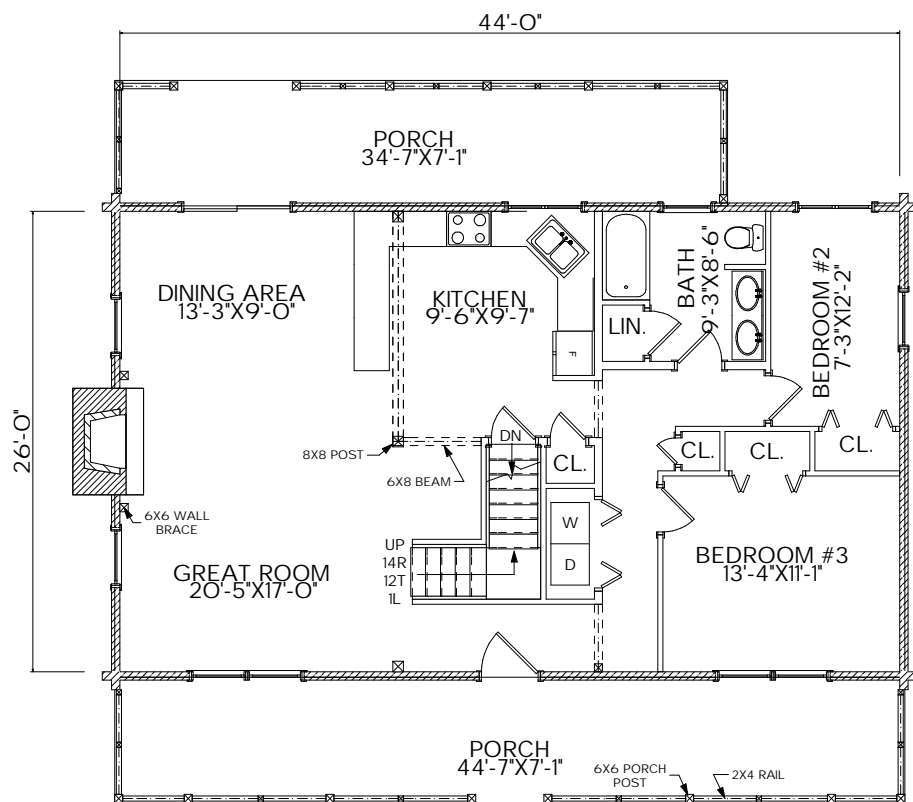

MOOSEHEAD CEDAR LOG HOMES

The Charleston

Sq. Ft.: 1,822
 Size: 44'Wx26'L
 Baths: 2
 Bedrooms: 3

FRONT

LEFT

REAR

RIGHT

FIRST FLOOR

SECOND FLOOR