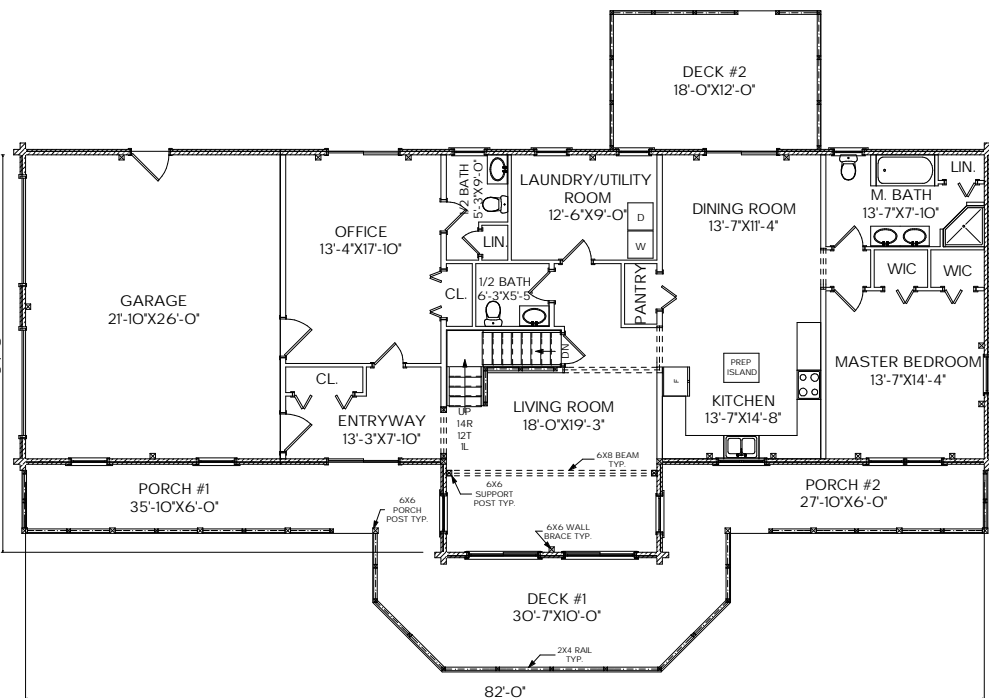

MOOSEHEAD CEDAR LOG HOMES

The Grand Mesa

Sq. Ft.: 2,796
 Size: 82'Wx34'L
 Baths: 4
 Bedrooms: 3

FRONT

LEFT

REAR

RIGHT

FIRST FLOOR

SECOND FLOOR