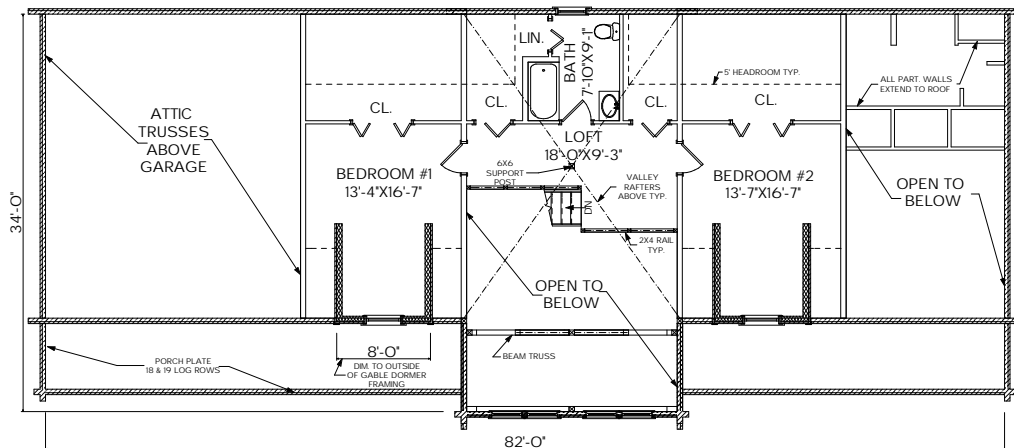

MOOSEHEAD CEDAR LOG HOMES

The Grand Mesa

Sq. Ft.: 2,796
 Size: 82'Wx34'L
 Baths: 4
 Bedrooms: 3

FRONT

LEFT

REAR

RIGHT

FIRST FLOOR

SECOND FLOOR