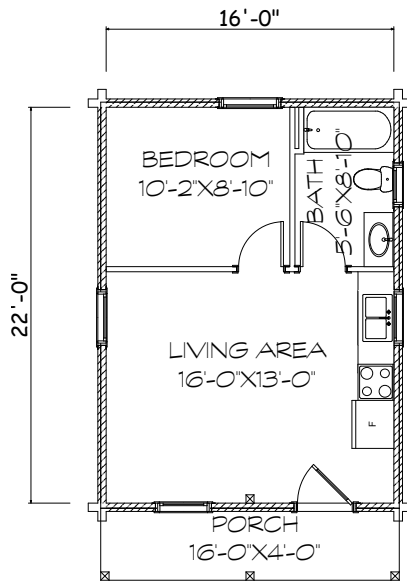

## Hunter

Sq. Ft.: 375  
Size: 16x22  
Baths: 1  
Bedrooms: 1

FRONT

LEFT

REAR

RIGHT

FIRST FLOOR

SECOND FLOOR