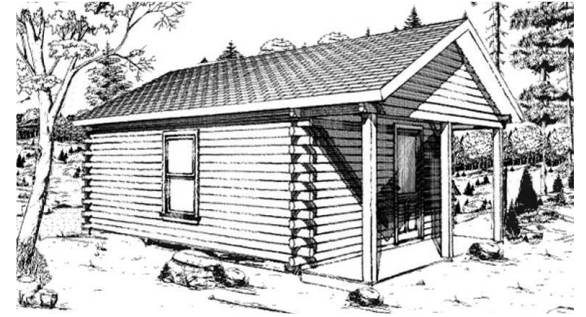

# MOOSEHEAD CEDAR LOG HOMES

## Hunter

Sq. Ft.: 375  
Size: 16x22  
Baths: 1  
Bedrooms: 1

FRONT

LEFT

REAR

RIGHT

FIRST FLOOR

SECOND FLOOR