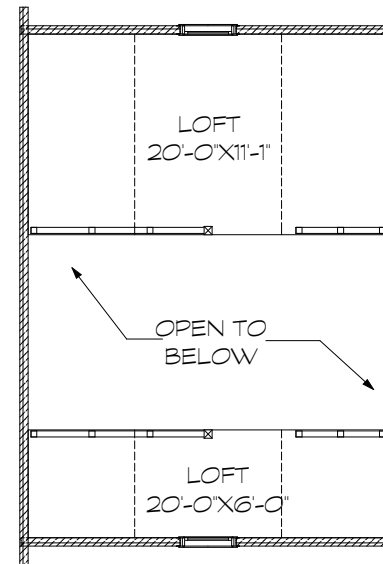

MOOSEHEAD CEDAR LOG HOMES

Little Poacher

Sq. Ft: 808
Size: 20x22
Baths: 1
Bedrooms: 1

FRONT

LEFT

REAR

RIGHT

FIRST FLOOR

SECOND FLOOR