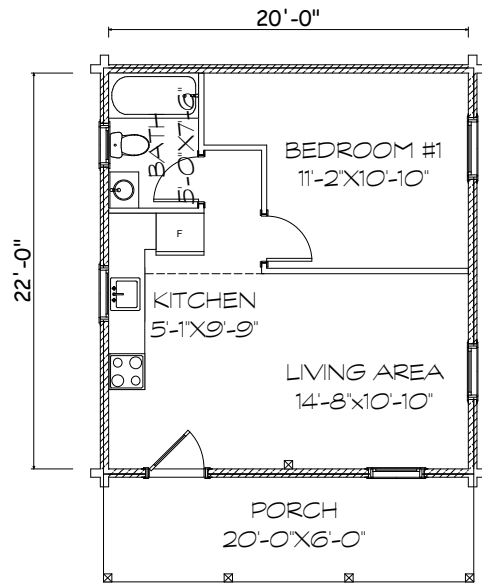

MOOSEHEAD CEDAR LOG HOMES

Little Poacher

Sq. Ft: 808
Size: 20x22
Baths: 1
Bedrooms: 1

FRONT

LEFT

REAR

RIGHT

FIRST FLOOR

SECOND FLOOR