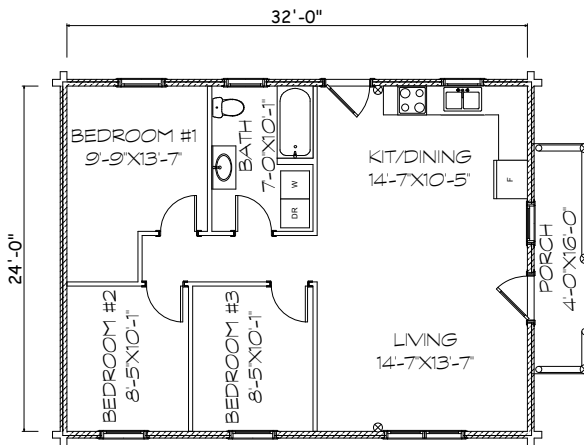

MOOSEHEAD CEDAR LOG HOMES

Lil' Wilson Pond

Sq. Ft: 801
Size: 32x24
Baths: 1
Bedrooms: 3

FRONT

LEFT

REAR

RIGHT

FIRST FLOOR

SECOND FLOOR