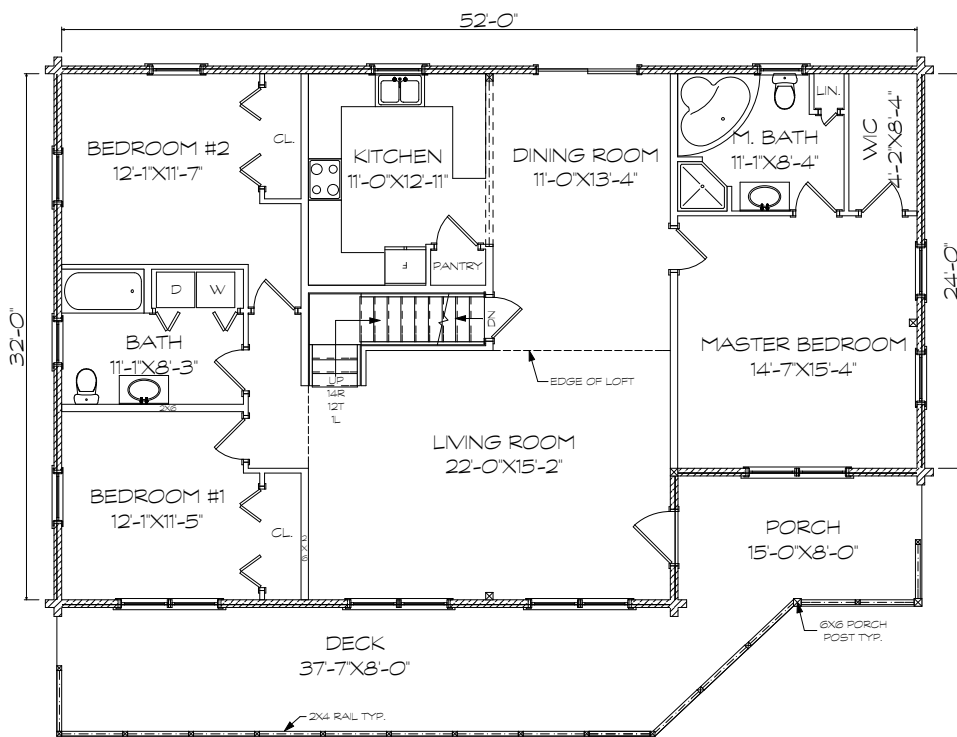

MOOSEHEAD CEDAR LOG HOMES

"The Woodland Collection"

The Lincoln

Sq. Ft: 1,926
Size: 52'Wx32'L
Baths: 2
Bedrooms: 3

FRONT

LEFT

REAR

RIGHT

FIRST FLOOR

SECOND FLOOR