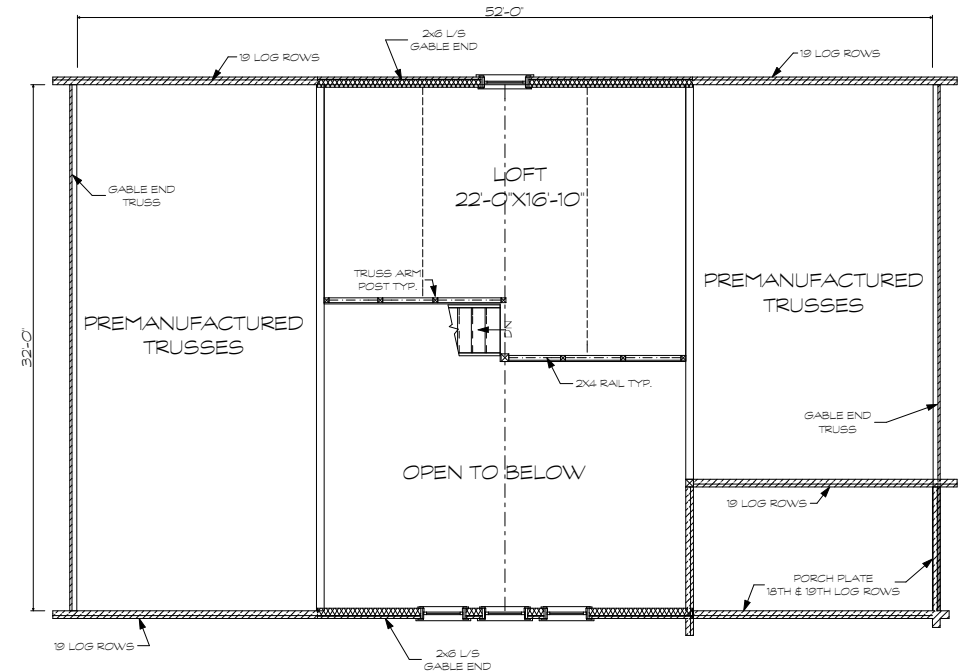

MOOSEHEAD CEDAR LOG HOMES

"The Woodland Collection"

The Lincoln

Sq. Ft: 1,926
Size: 52'Wx32'L
Baths: 2
Bedrooms: 3

FRONT

LEFT

REAR

RIGHT

FIRST FLOOR

SECOND FLOOR