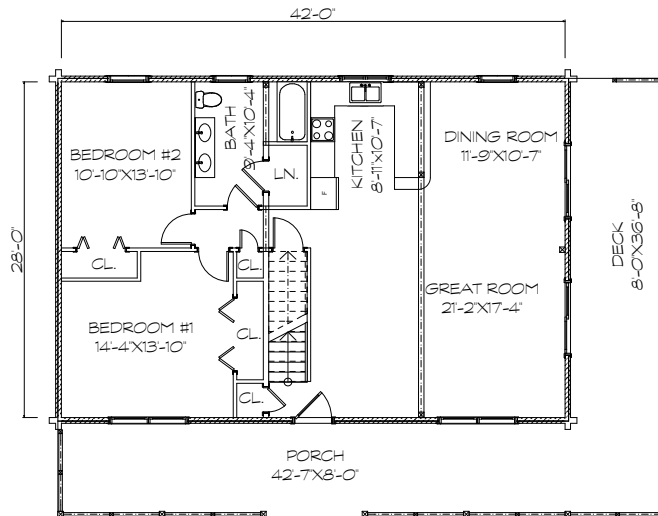

MOOSEHEAD CEDAR LOG HOMES

Madison

Sq. Ft: 1855
Size: 42x28
Baths: 2
Bedrooms: 3

FRONT

LEFT

REAR

RIGHT

FIRST FLOOR

SECOND FLOOR