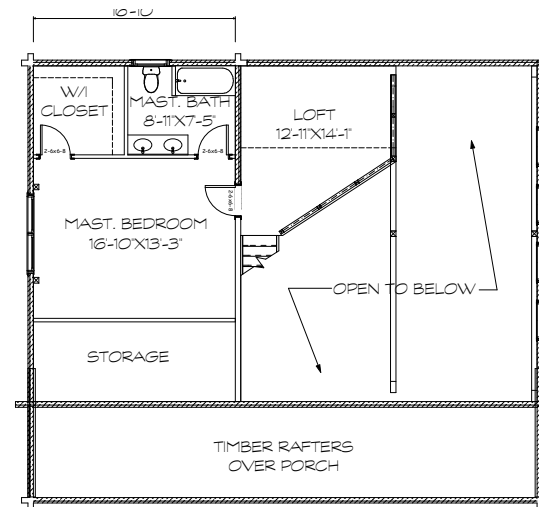

MOOSEHEAD CEDAR LOG HOMES

Madison

Sq. Ft: 1855
Size: 42x28
Baths: 2
Bedrooms: 3

FRONT

LEFT

REAR

RIGHT

FIRST FLOOR

SECOND FLOOR