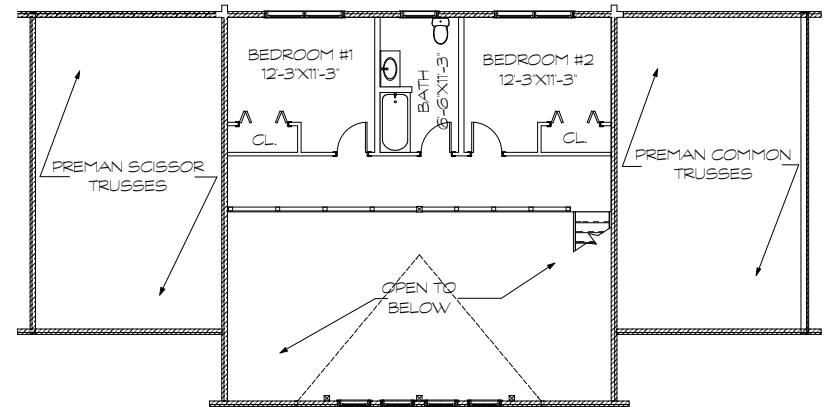

MOOSEHEAD CEDAR LOG HOMES

Moosehead

Sq. Ft: 2431
Size: 64x32
Baths: 2.5
Bedrooms: 3

FRONT

LEFT

REAR

RIGHT

FIRST FLOOR

SECOND FLOOR