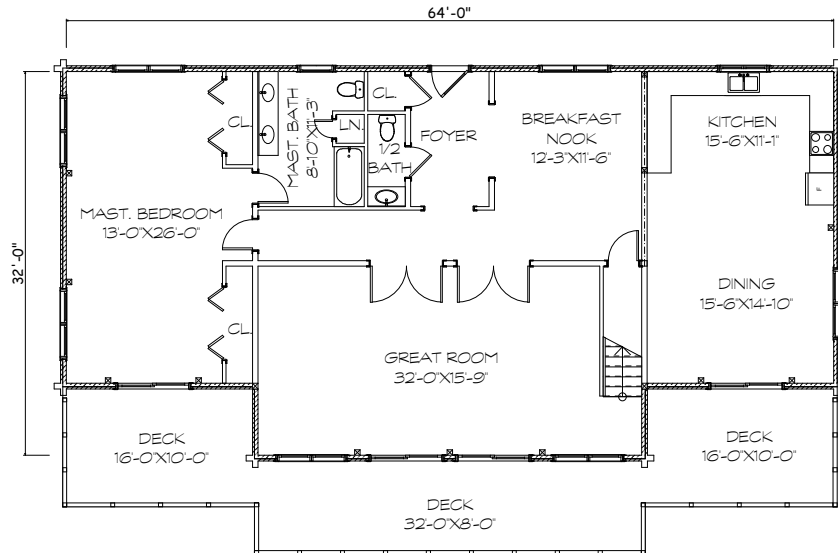

MOOSEHEAD CEDAR LOG HOMES

Moosehead

Sq. Ft: 2431
Size: 64x32
Baths: 2.5
Bedrooms: 3

FRONT

LEFT

REAR

RIGHT

FIRST FLOOR

SECOND FLOOR