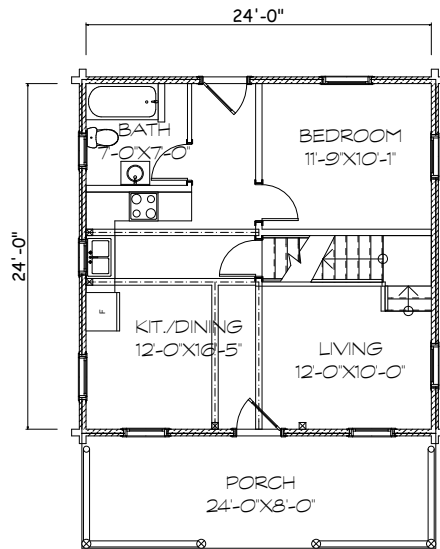

MOOSEHEAD CEDAR LOG HOMES

Poacher

Sq. Ft: 1127
Size: 24x24
Baths: 1
Bedrooms: 1

FRONT

LEFT

REAR

RIGHT

FIRST FLOOR

SECOND FLOOR