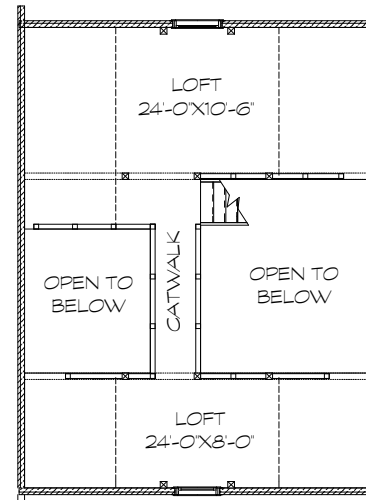

MOOSEHEAD CEDAR LOG HOMES

Poacher

Sq. Ft: 1127
Size: 24x24
Baths: 1
Bedrooms: 1

FRONT

LEFT

REAR

RIGHT

FIRST FLOOR

SECOND FLOOR