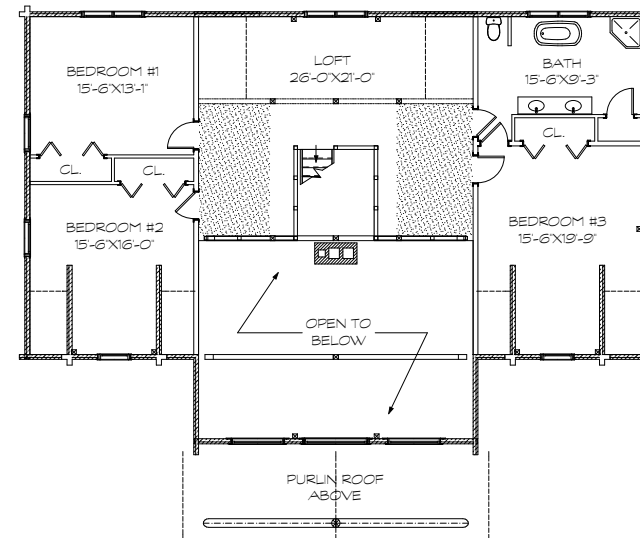

## Ripogenus

Sq. Ft: 3634  
Size: 58x40  
Baths: 2.5  
Bedrooms: 4

FRONT

LEFT

REAR

RIGHT

FIRST FLOOR

SECOND FLOOR