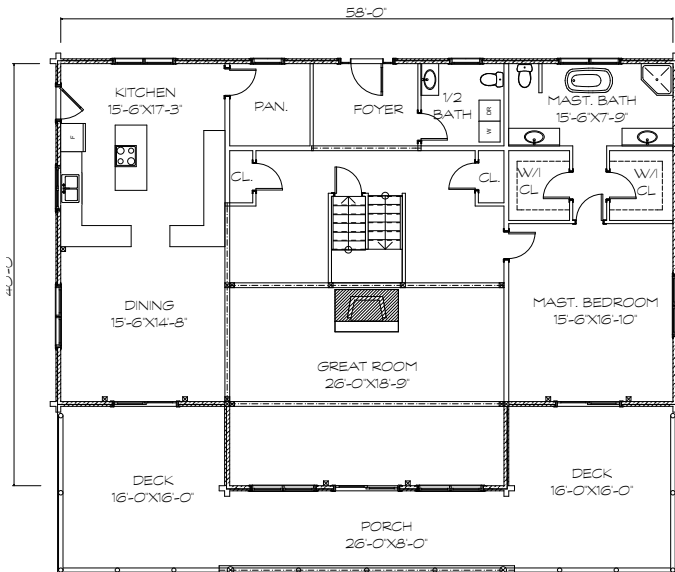

## Ripogenus

Sq. Ft: 3634  
Size: 58x40  
Baths: 2.5  
Bedrooms: 4

FRONT

LEFT

REAR

RIGHT

FIRST FLOOR

SECOND FLOOR