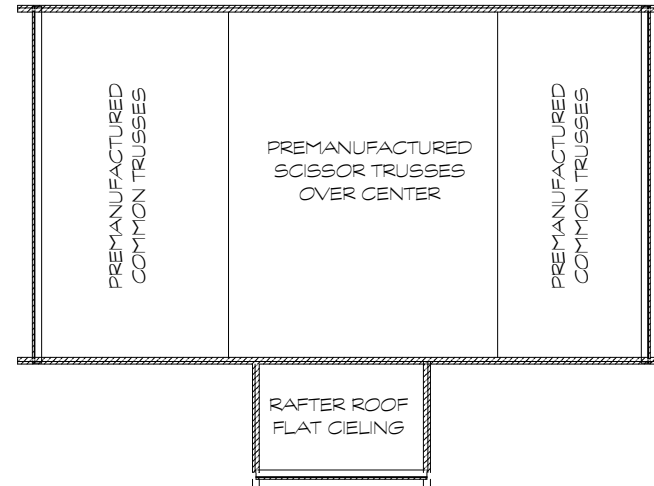

## Riverside

Sq. Ft: 1047  
Size: 42x24  
Baths: 2  
Bedrooms: 2

FRONT

LEFT

REAR

RIGHT

FIRST FLOOR

SECOND FLOOR