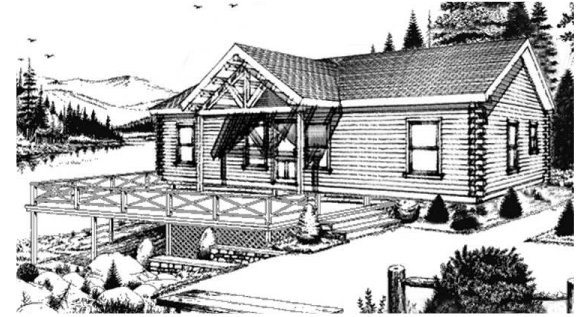

# MOOSEHEAD CEDAR LOG HOMES

## Riverside

Sq. Ft: 1047  
Size: 42x24  
Baths: 2  
Bedrooms: 2

FRONT

LEFT

REAR

RIGHT

FIRST FLOOR

SECOND FLOOR