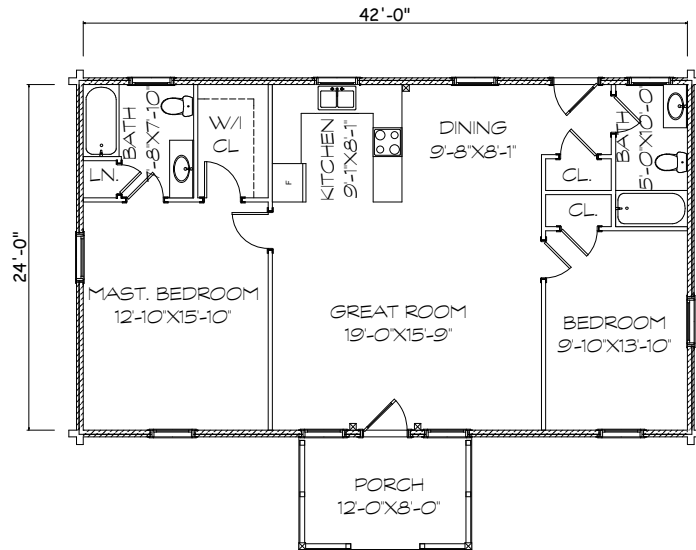

## Riverside

Sq. Ft: 1047  
Size: 42x24  
Baths: 2  
Bedrooms: 2

FRONT

LEFT

REAR

RIGHT

FIRST FLOOR

SECOND FLOOR