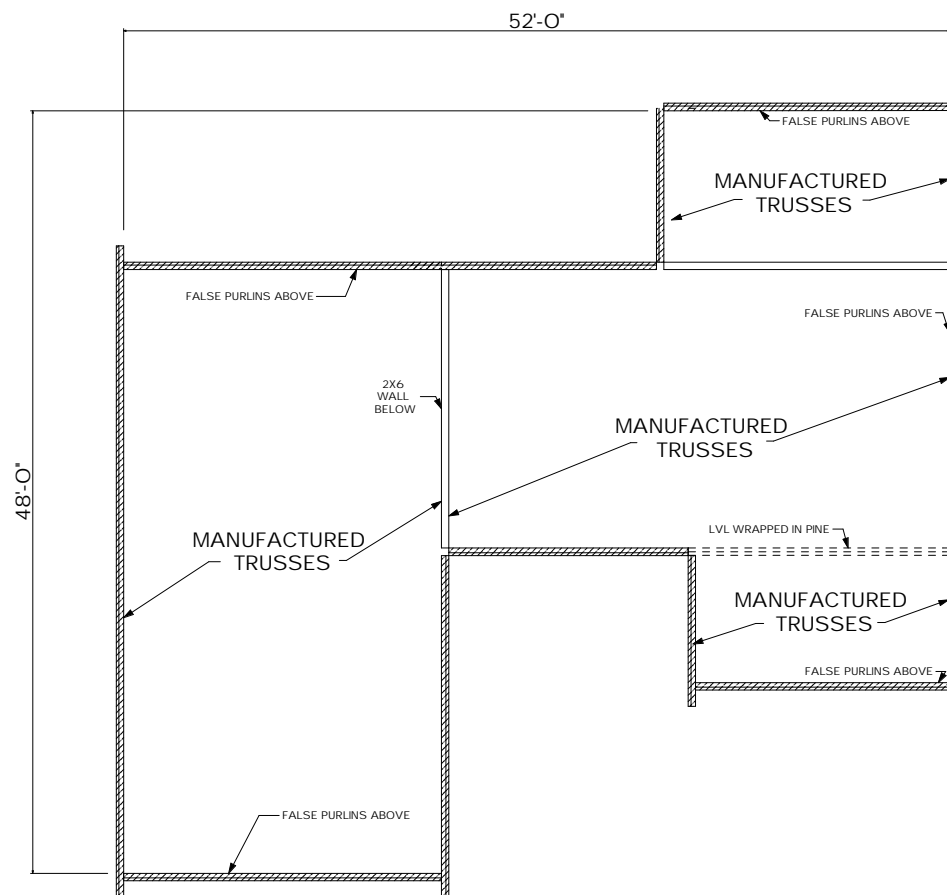

## The Spencer

Sq. Ft.: 1,700  
 Size: 52'Wx48'L  
 Baths: 2  
 Bedrooms: 2-3

FRONT

LEFT

REAR

RIGHT

FIRST FLOOR

SECOND FLOOR