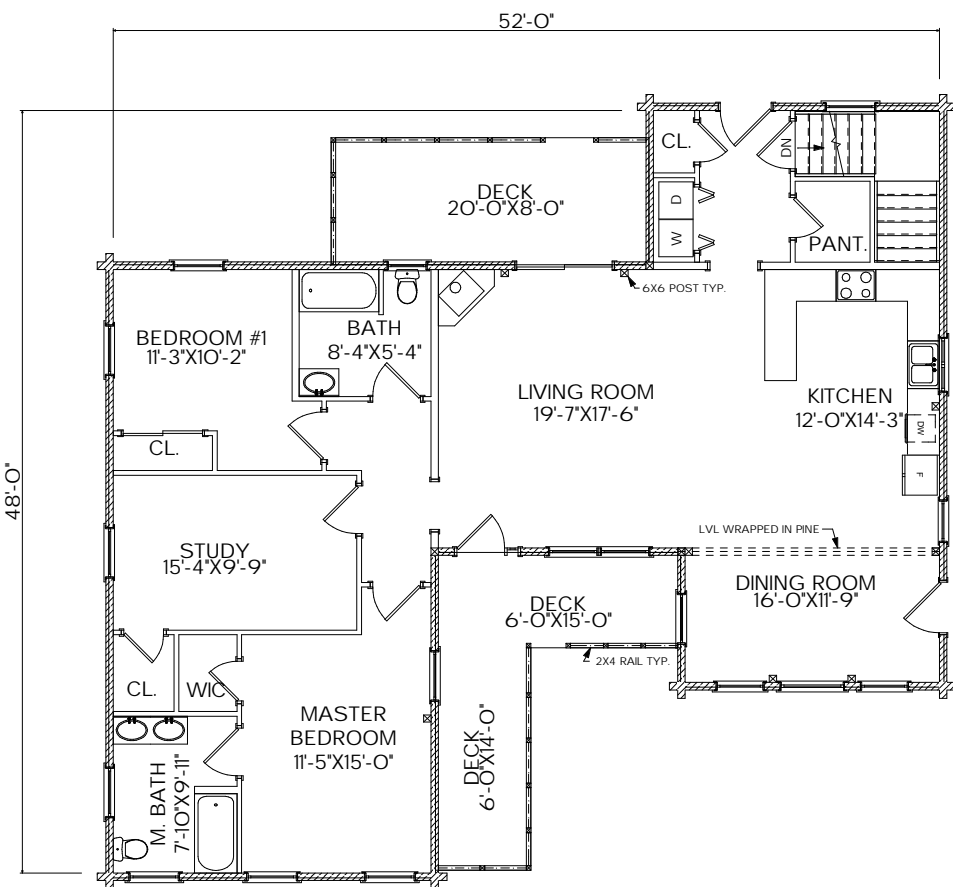

## The Spencer

Sq. Ft.: 1,700  
 Size: 52'Wx48'L  
 Baths: 2  
 Bedrooms: 2-3

FRONT

LEFT

REAR

RIGHT

FIRST FLOOR

SECOND FLOOR