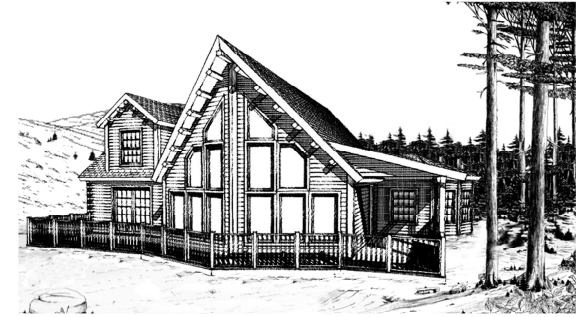

MOOSEHEAD CEDAR LOG HOMES

Tahoe

Sq. Ft: 2065
Size: 49X36
Baths: 2
Bedrooms: 3

FRONT

LEFT

REAR

RIGHT

FIRST FLOOR

SECOND FLOOR