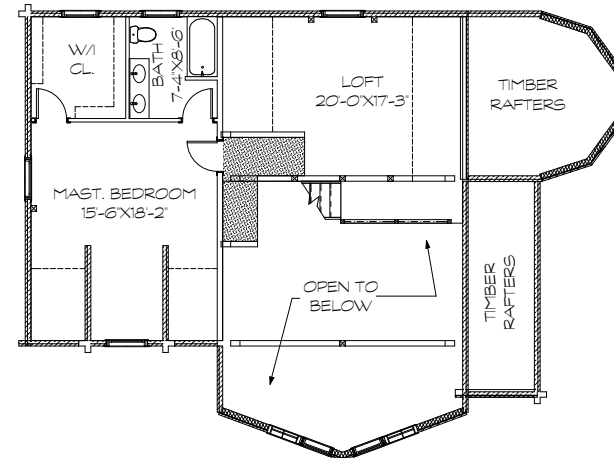

MOOSEHEAD CEDAR LOG HOMES

Tahoe

Sq. Ft: 2065
Size: 49X36
Baths: 2
Bedrooms: 3

FRONT

LEFT

REAR

RIGHT

FIRST FLOOR

SECOND FLOOR