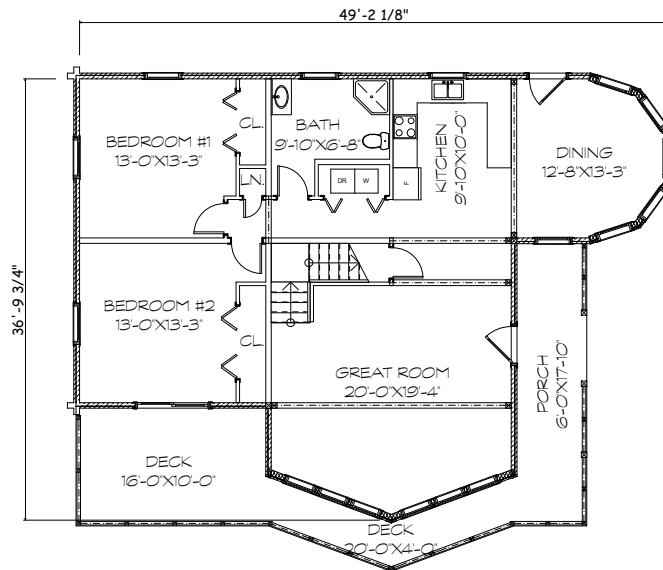

MOOSEHEAD CEDAR LOG HOMES

Tahoe

Sq. Ft: 2065
Size: 49X36
Baths: 2
Bedrooms: 3

FRONT

LEFT

REAR

RIGHT

FIRST FLOOR

SECOND FLOOR