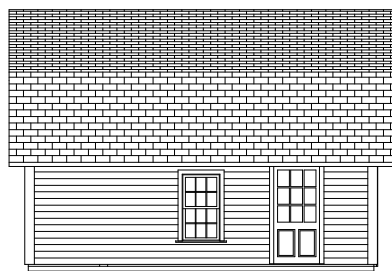

MOOSEHEAD CEDAR LOG HOMES

Log Sided Gambrel Garage

Sq. Ft.: 1066
Size: 24'Wx24'L

FRONT

LEFT

REAR

RIGHT

24'-0"

FIRST FLOOR

24'-0"

SECOND FLOOR