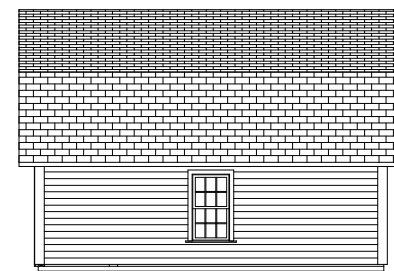

MOOSEHEAD CEDAR LOG HOMES

Log Sided Gambrel Garage

Sq. Ft.: 1066
Size: 24'Wx24'L

FRONT

LEFT

REAR

RIGHT

24'-0"

FIRST FLOOR

24'-0"

SECOND FLOOR