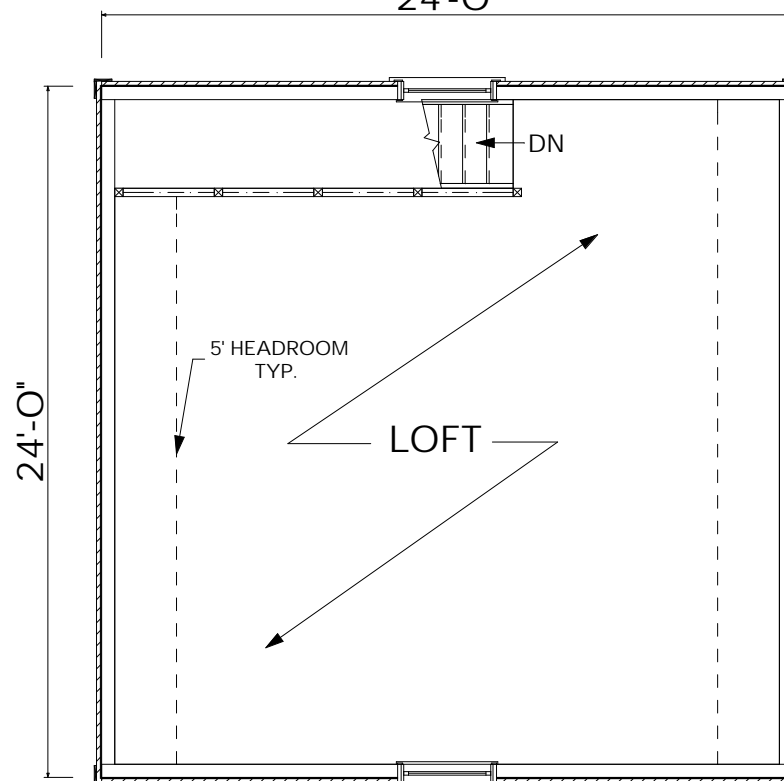

MOOSEHEAD CEDAR LOG HOMES

Log Sided Gambrel Garage

Sq. Ft.: 1066
Size: 24'Wx24'L

FRONT

LEFT

REAR

RIGHT

24'-0"

FIRST FLOOR

24'-0"

SECOND FLOOR