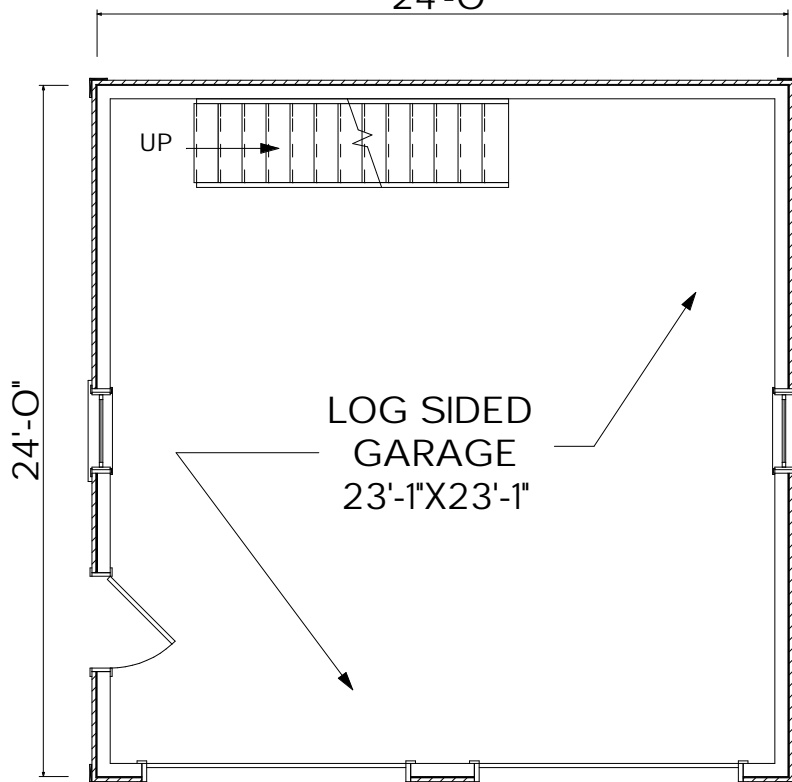

MOOSEHEAD CEDAR LOG HOMES

Log Sided Gambrel Garage

Sq. Ft.: 1066
Size: 24'Wx24'L

FRONT

LEFT

REAR

RIGHT

24'-0"

FIRST FLOOR

24'-0"

SECOND FLOOR