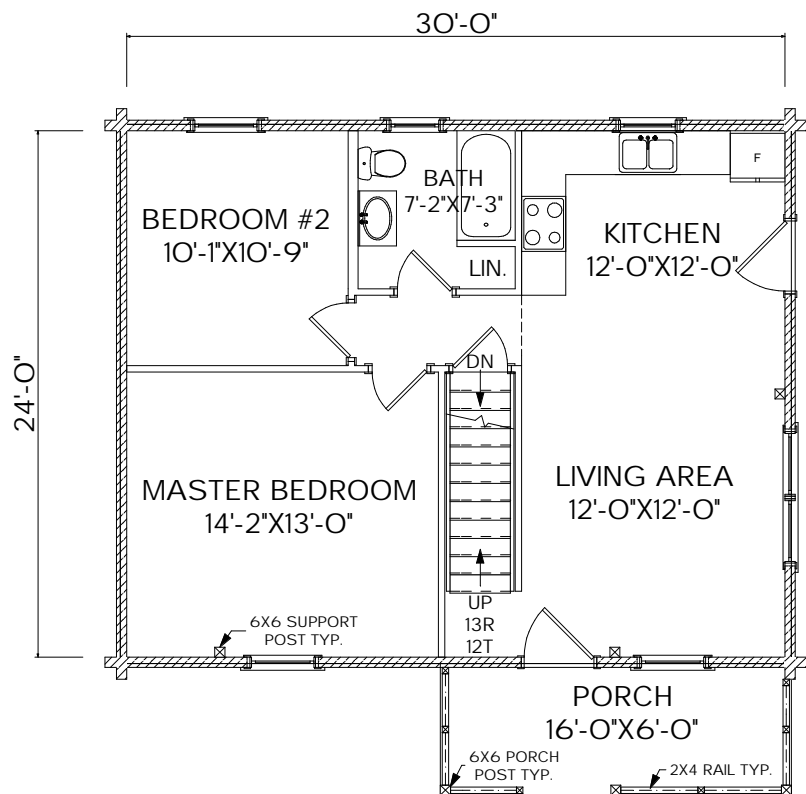

MOOSEHEAD CEDAR LOG HOMES

"The Woodland Collection"

The Jordan Pond

Sq. Ft.: 1,139
Size: 30'Wx24'L
Baths: 1
Bedrooms: 2

FRONT

LEFT

REAR

RIGHT

FIRST FLOOR

SECOND FLOOR