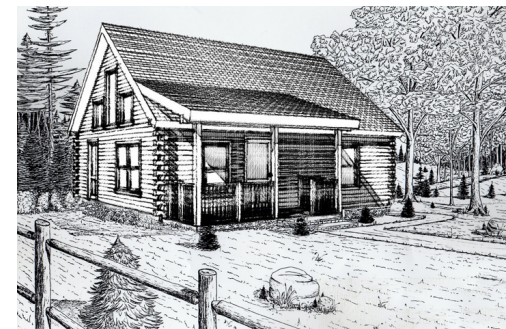

MOOSEHEAD CEDAR LOG HOMES

"The Woodland Collection"

The Jordan Pond

Sq. Ft.: 1,139
Size: 30'Wx24'L
Baths: 1
Bedrooms: 2

FRONT

LEFT

REAR

RIGHT