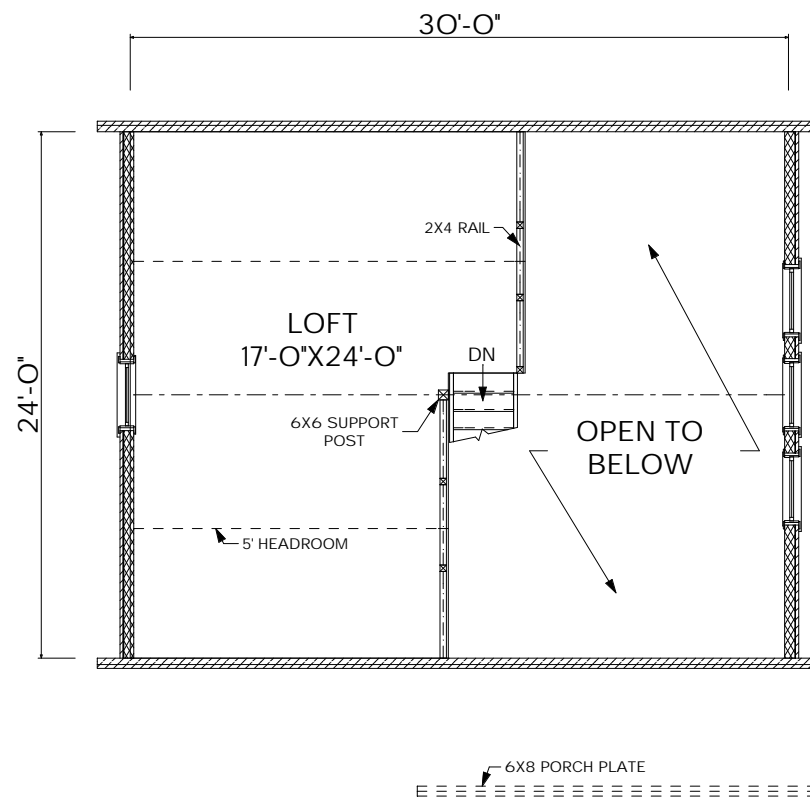

MOOSEHEAD CEDAR LOG HOMES

"The Woodland Collection"

The Jordan Pond

Sq. Ft.: 1,139
Size: 30'Wx24'L
Baths: 1
Bedrooms: 2

FRONT

LEFT

REAR

RIGHT

FIRST FLOOR

SECOND FLOOR