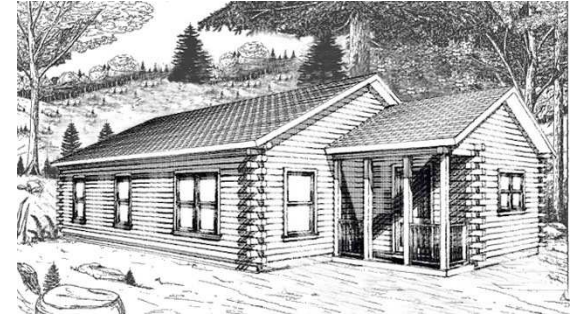

# MOOSEHEAD CEDAR LOG HOMES

"The Woodland Collection"

## The Moose River

Sq. Ft: 1025  
Size: 46'Wx24'L  
Baths: 1  
Bedrooms: 3

FRONT

LEFT

REAR

RIGHT

FIRST FLOOR

SECOND FLOOR