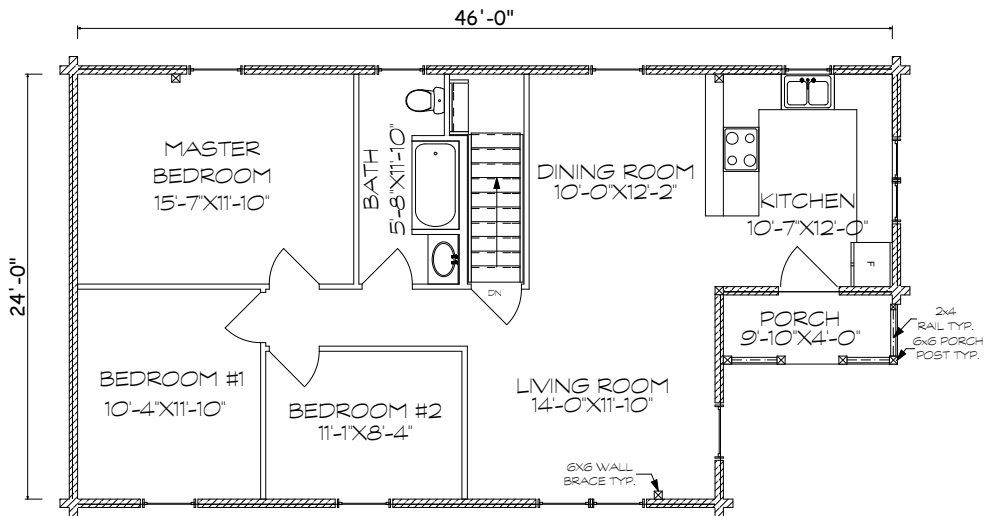

## The Moose River

Sq. Ft: 1025  
Size: 46'Wx24'L  
Baths: 1  
Bedrooms: 3

FRONT

LEFT

REAR

RIGHT

FIRST FLOOR

SECOND FLOOR