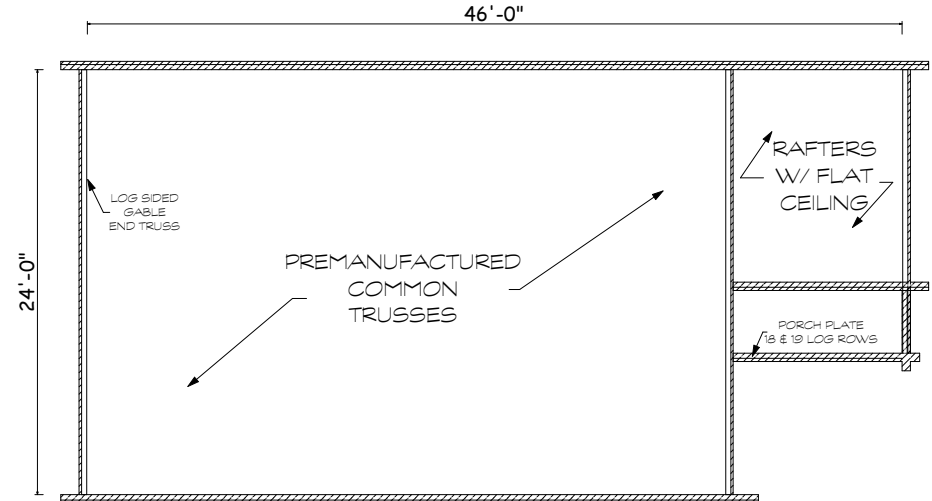

## The Moose River

Sq. Ft: 1025  
Size: 46'Wx24'L  
Baths: 1  
Bedrooms: 3

FRONT

LEFT

REAR

RIGHT

FIRST FLOOR

SECOND FLOOR