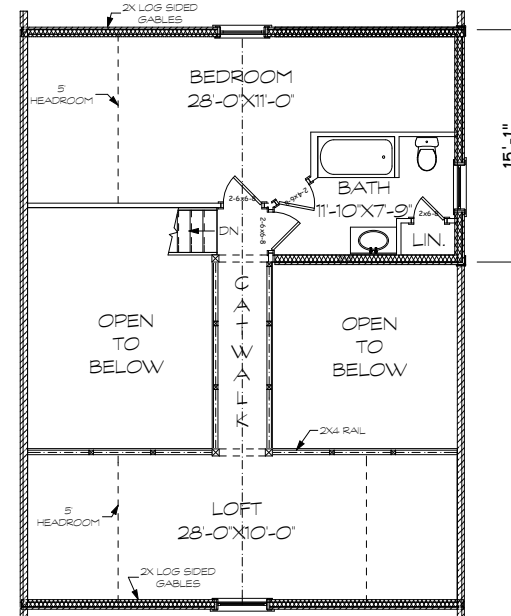

## The Webster

Sq. Ft: 1487  
 Size: 28'Wx37'L  
 Baths: 2  
 Bedrooms: 2

FRONT

LEFT

REAR

RIGHT

FIRST FLOOR

SECOND FLOOR