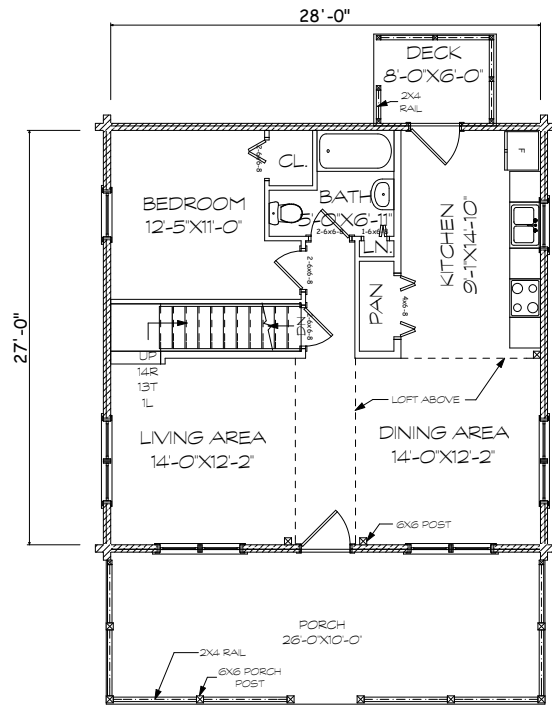

## The Webster

Sq. Ft: 1487  
 Size: 28'Wx37'L  
 Baths: 2  
 Bedrooms: 2

FRONT

LEFT

REAR

RIGHT

FIRST FLOOR

SECOND FLOOR