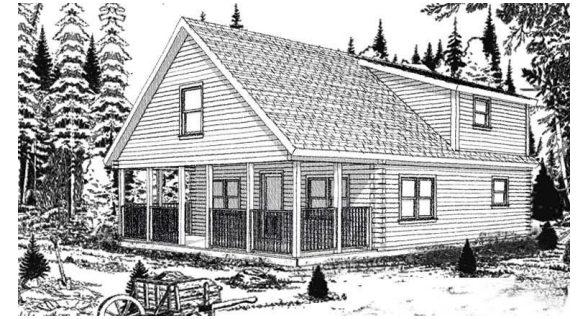

# MOOSEHEAD CEDAR LOG HOMES

"The Woodland Collection"

## The Webster

Sq. Ft: 1487  
 Size: 28'Wx37'L  
 Baths: 2  
 Bedrooms: 2

FRONT

LEFT

REAR

RIGHT

FIRST FLOOR

SECOND FLOOR