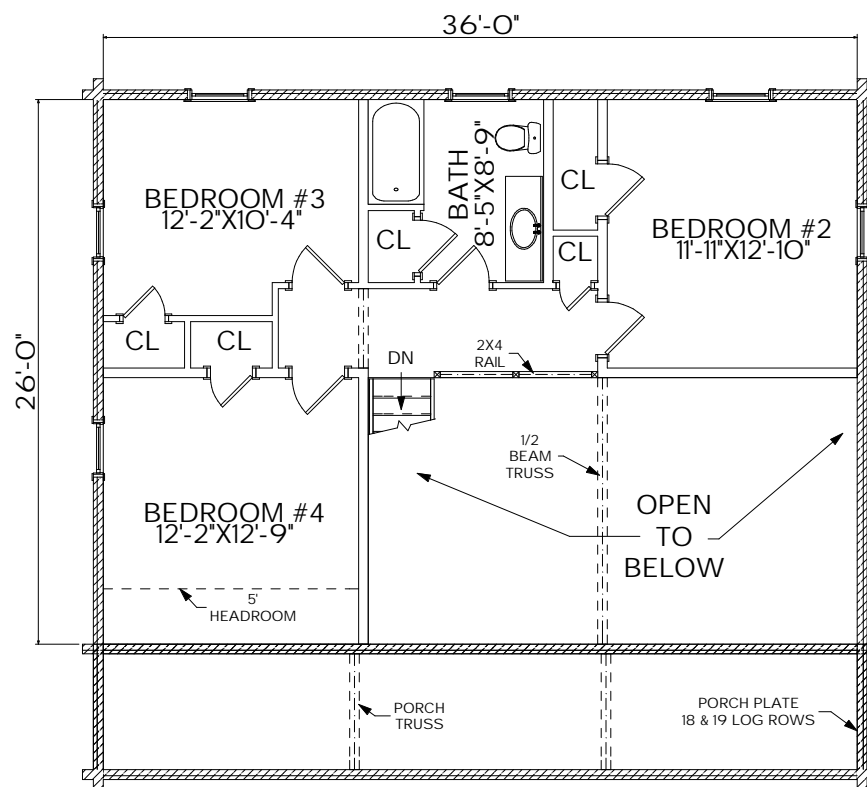

MOOSEHEAD CEDAR LOG HOMES

The Pioneer

Sq. Ft.: 1,612
Size: 36'Wx26'L
Baths: 2
Bedrooms: 4

FRONT

LEFT

REAR

RIGHT

FIRST FLOOR

SECOND FLOOR