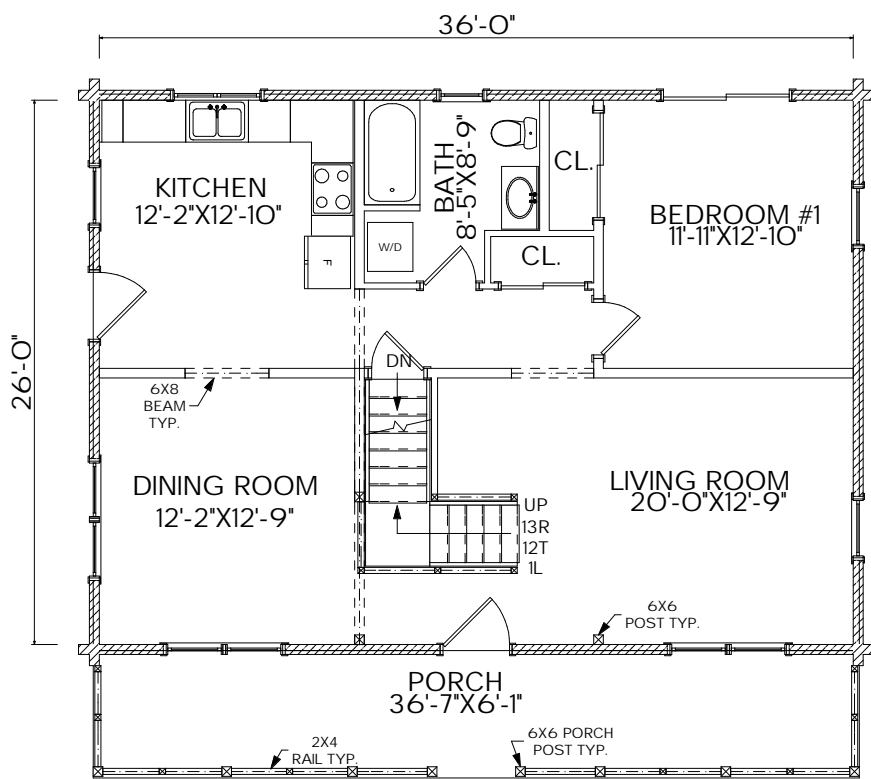

MOOSEHEAD CEDAR LOG HOMES

The Pioneer

Sq. Ft.: 1,612
Size: 36'Wx26'L
Baths: 2
Bedrooms: 4

FRONT

LEFT

REAR

RIGHT

FIRST FLOOR

SECOND FLOOR