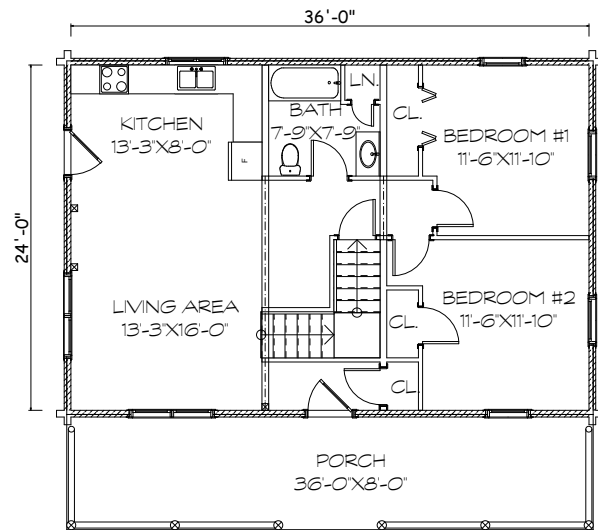

MOOSEHEAD CEDAR LOG HOMES

Rangeley

Sq. Ft: 1338
Size: 36x24
Baths: 2
Bedrooms: 3

FRONT

LEFT

REAR

RIGHT

FIRST FLOOR

SECOND FLOOR