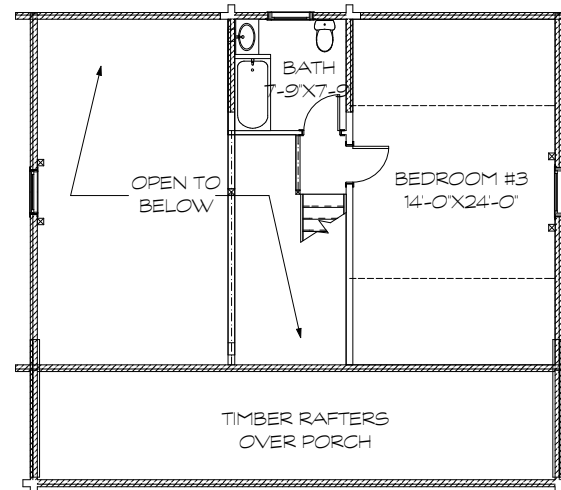

MOOSEHEAD CEDAR LOG HOMES

Rangeley

Sq. Ft: 1338
Size: 36x24
Baths: 2
Bedrooms: 3

FRONT

LEFT

REAR

RIGHT

FIRST FLOOR

SECOND FLOOR