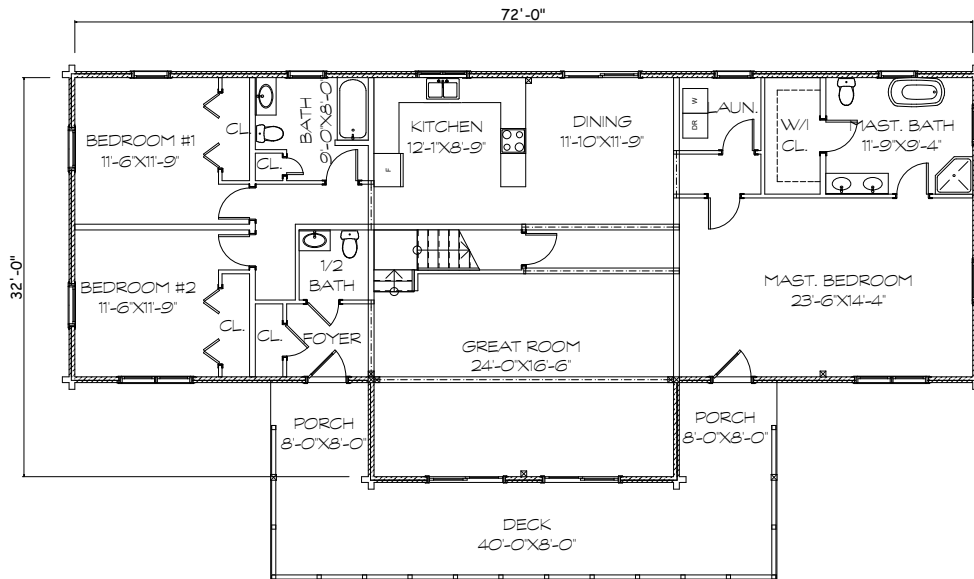

MOOSEHEAD CEDAR LOG HOMES

"Maine Collection"

Sebago

Sq. Ft: 2900
Size: 72x32
Baths: 3.5
Bedrooms: 4

FRONT

LEFT

REAR

RIGHT

FIRST FLOOR

SECOND FLOOR