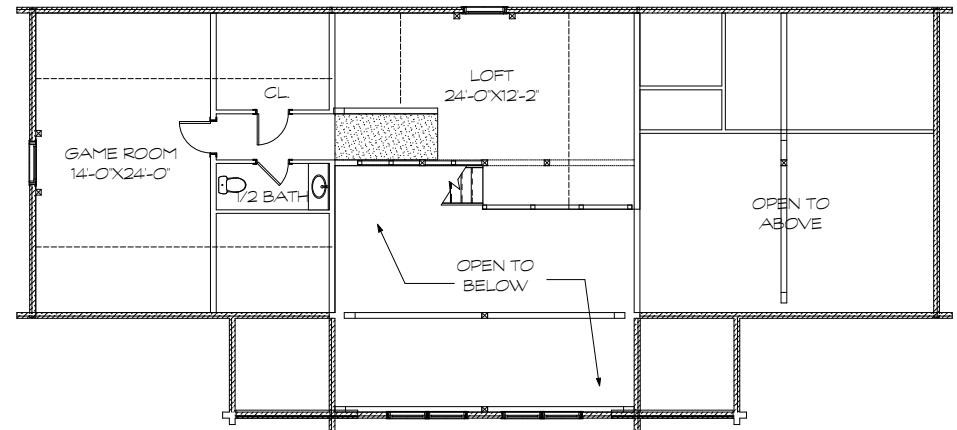

MOOSEHEAD CEDAR LOG HOMES

"Maine Collection"

Sebago

Sq. Ft: 2900
Size: 72x32
Baths: 3.5
Bedrooms: 4

FRONT

LEFT

REAR

RIGHT

FIRST FLOOR

SECOND FLOOR